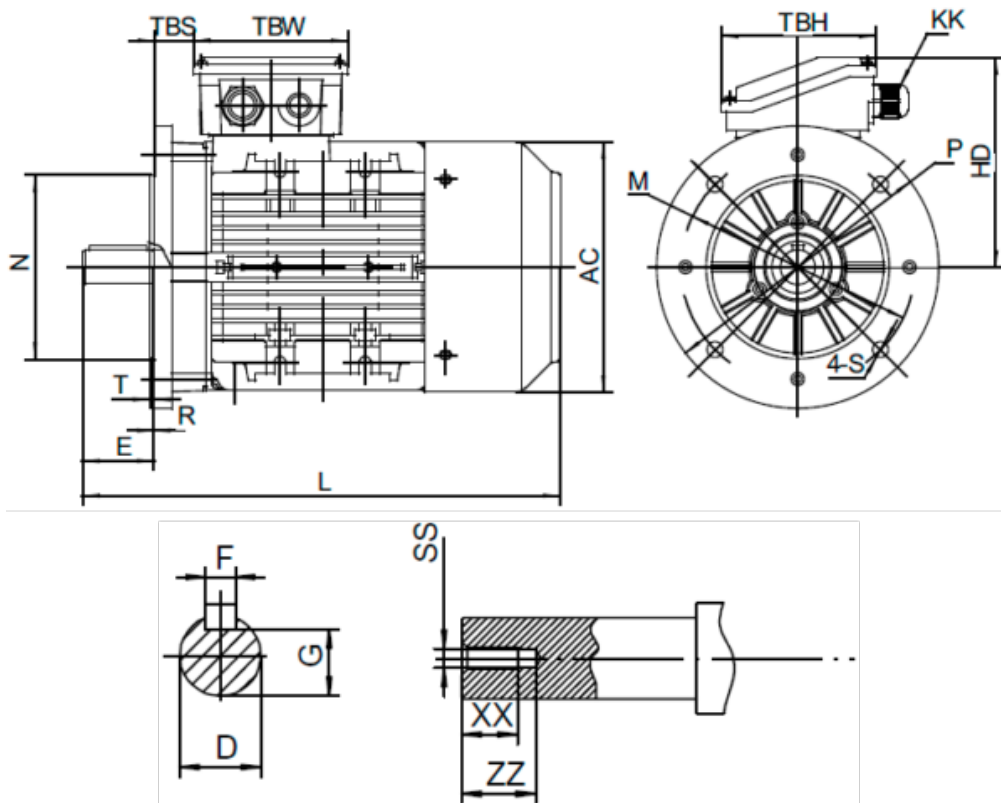

Data Sheet

Article number: 25160002561440

Description: Kleedrive T2A 712-6 0.25kw 900 rpm UL/CSA
3x230/400V 50HZ IP55 B5 PTO

Measures

AA = 140	L = 245	TBH = 98
AC = Ø138	M = Ø130	TBS = 16
AD = 186	N = Ø110	TBW = 98
D = Ø14	P = Ø160	XX = 12
E = 30	R = 0	ZZ = 17
F = 5	S = Ø10	
G = 11	SS = M5	
HD = 115	T = 3.5	